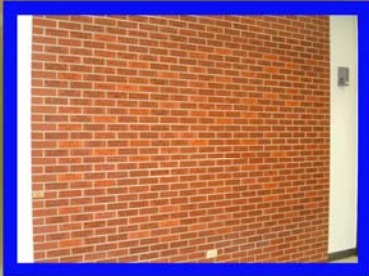

Become a Brick Donor

Help Carry on the Dream, One Brick at a Time

A permanently inscribed brick on your choice of one of four walls. A great way to show your support of the Hall of Fame & Museum, to memorialize a friend, family member, racing legend or simply purchase one as a gift. Only $250.00

Second Floor Bricks Now Available!!!

Museum Entry